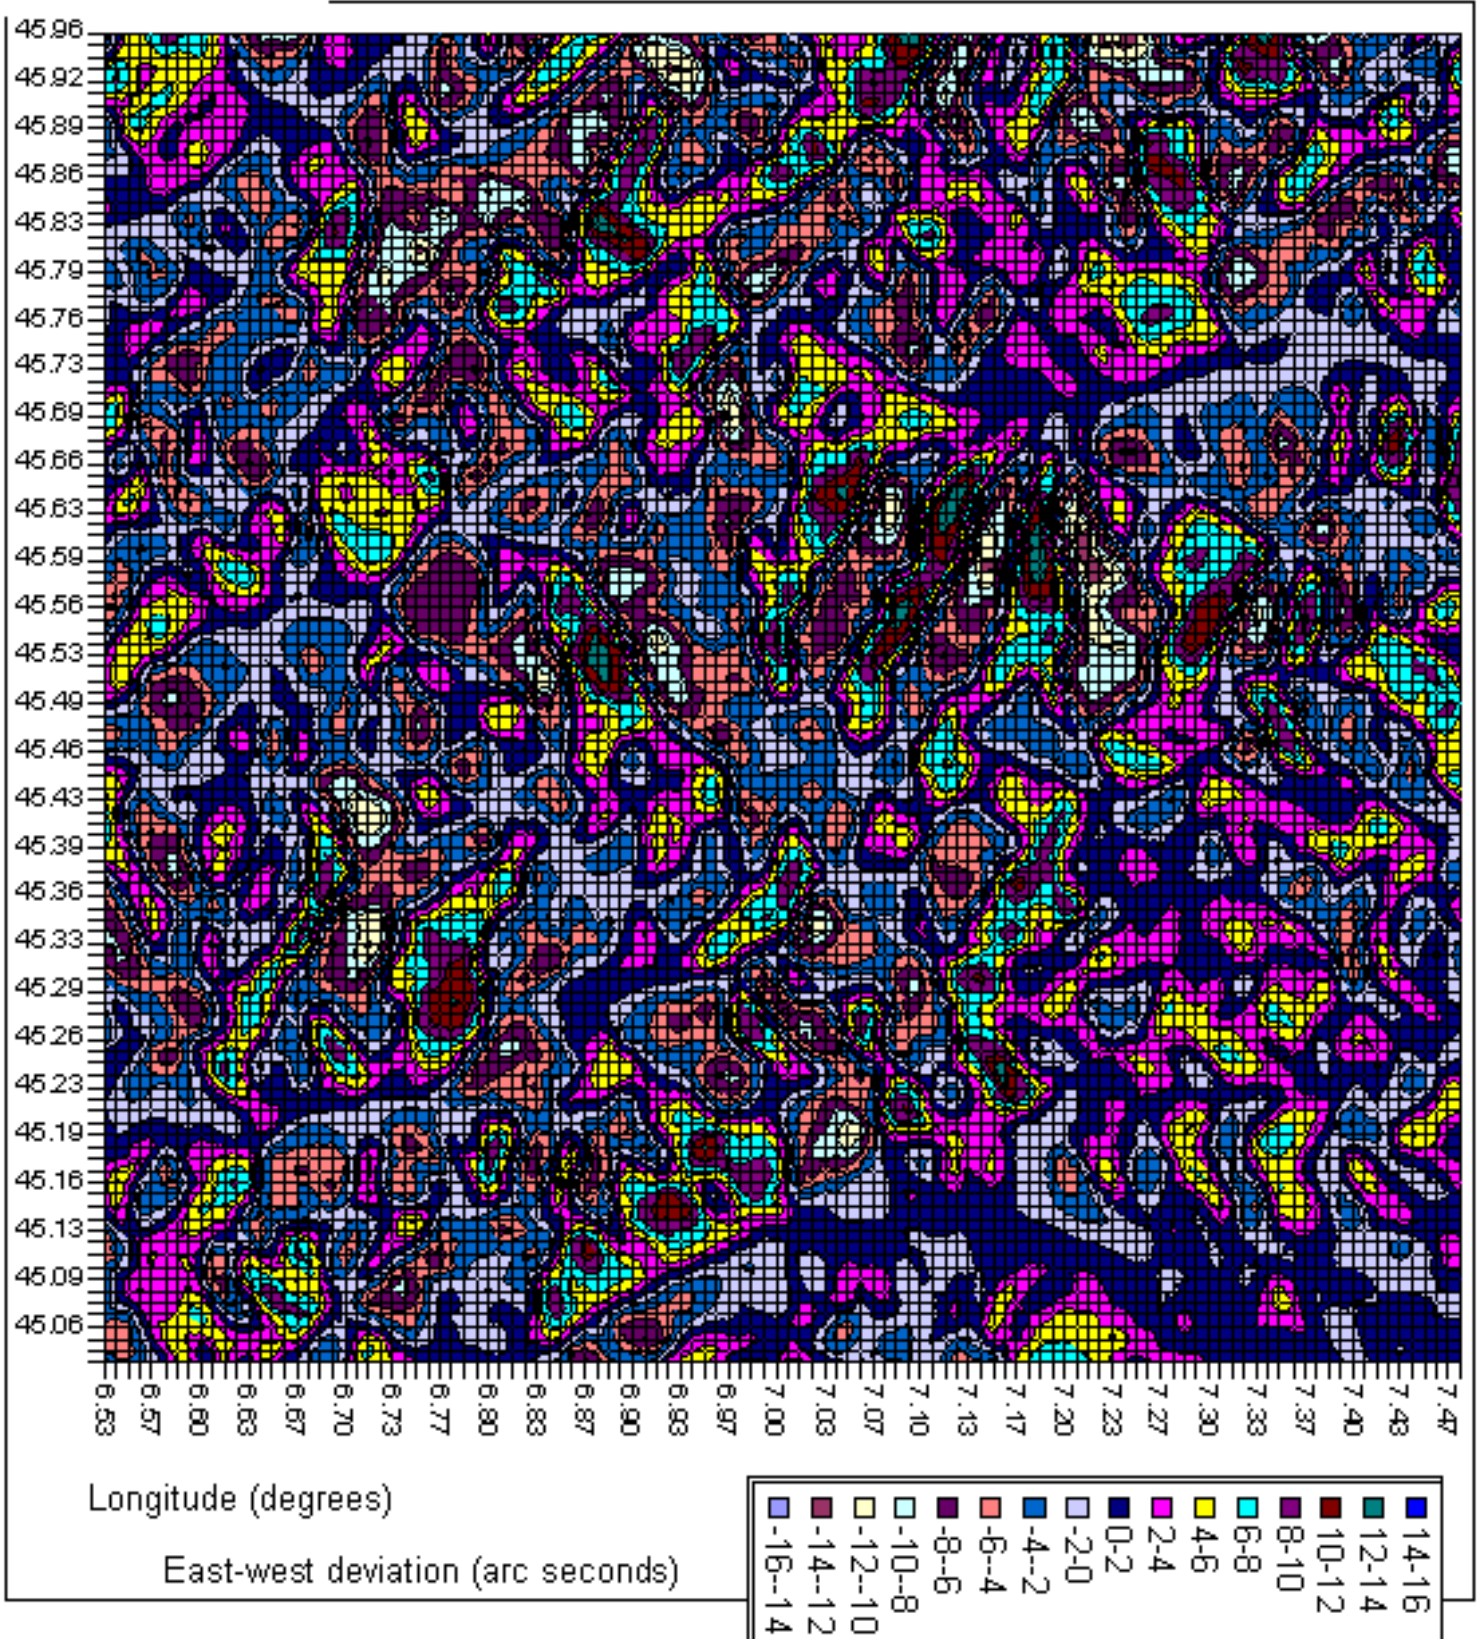

Block – Mt Blanc

Latitude (degrees)

Mt Blanc Block east-west topographic-isostatic deviation contours