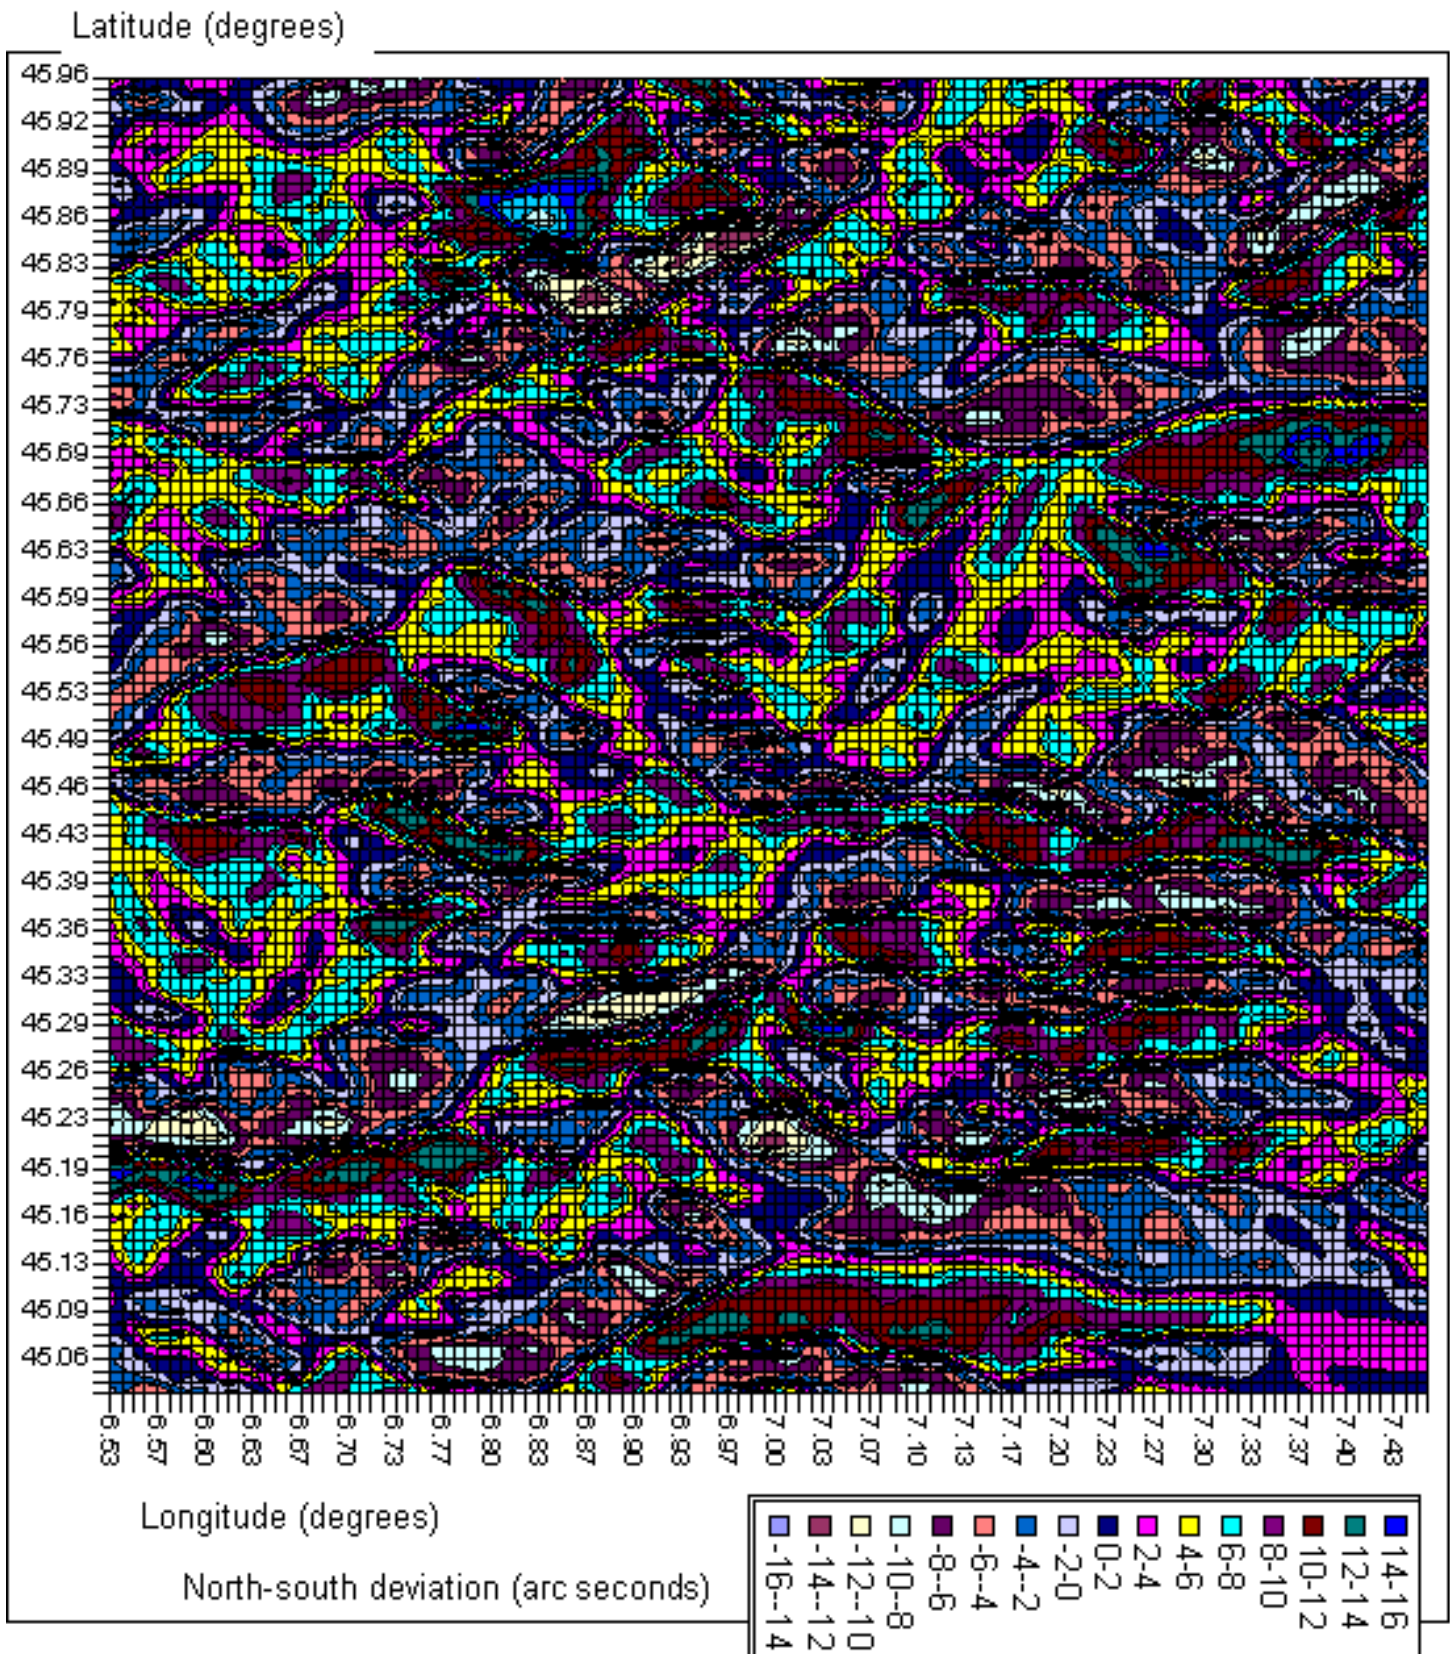

### Block – Mt Blanc

**Mt Blanc Block north-south topographic-isostatic deviation contours**